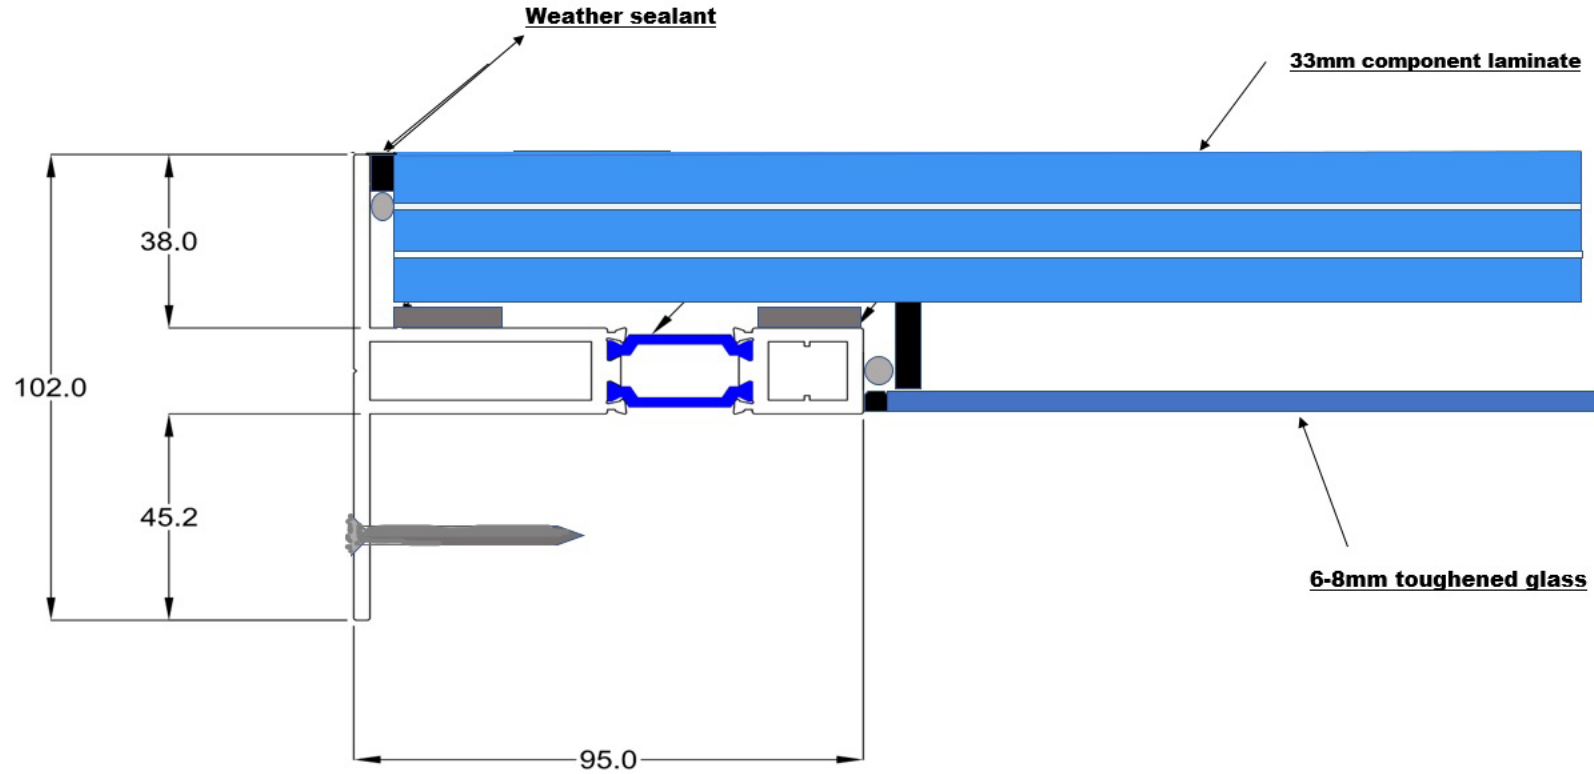

ALL DIMENSIONS IN mm. DO NOT SCALE.

A3

102-120 North Lane
Aldershot
Hampshire
GU12 4QN

Tel. 01252 336614
Email: sales@glassroofsuk.com
Web: www.glassroofsuk.com

REV	DATE	DETAILS.

SCALE	DATE
1:1 @ A3	January 2015
CHECKED	MATERIAL
DRAWN	FINISH

DRAWING TITLE.

PART No	
ISSUE	DRAWING No
2	JB 001